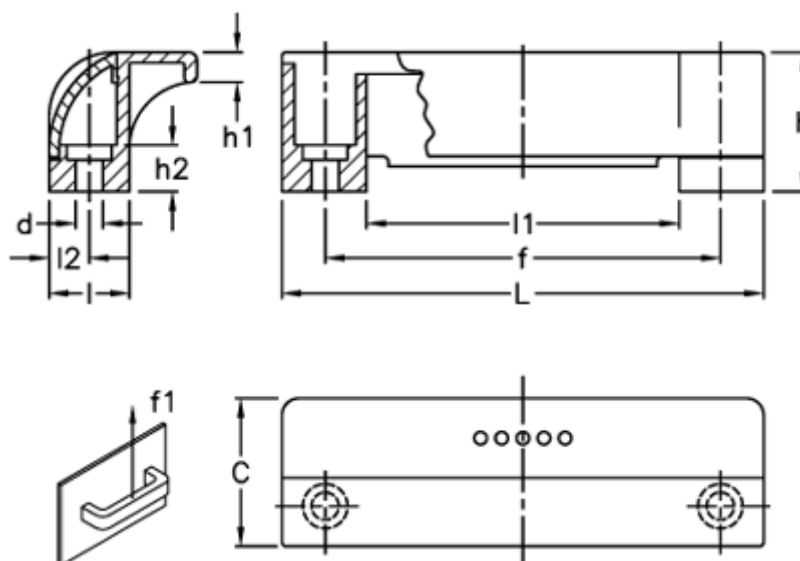

Article number: 23052651110
Description: E+G Guard safety handle
ESP.110-CH-C0

Measures

C	= 35	L	= 114
d	= 6.5	l1	= 74
f	= 93,5 +/-0,5	l2	= 9.5
F1 (N)	= 1050		
h	= 33		
h1	= 7		
h2	= 11		
l	= 19		